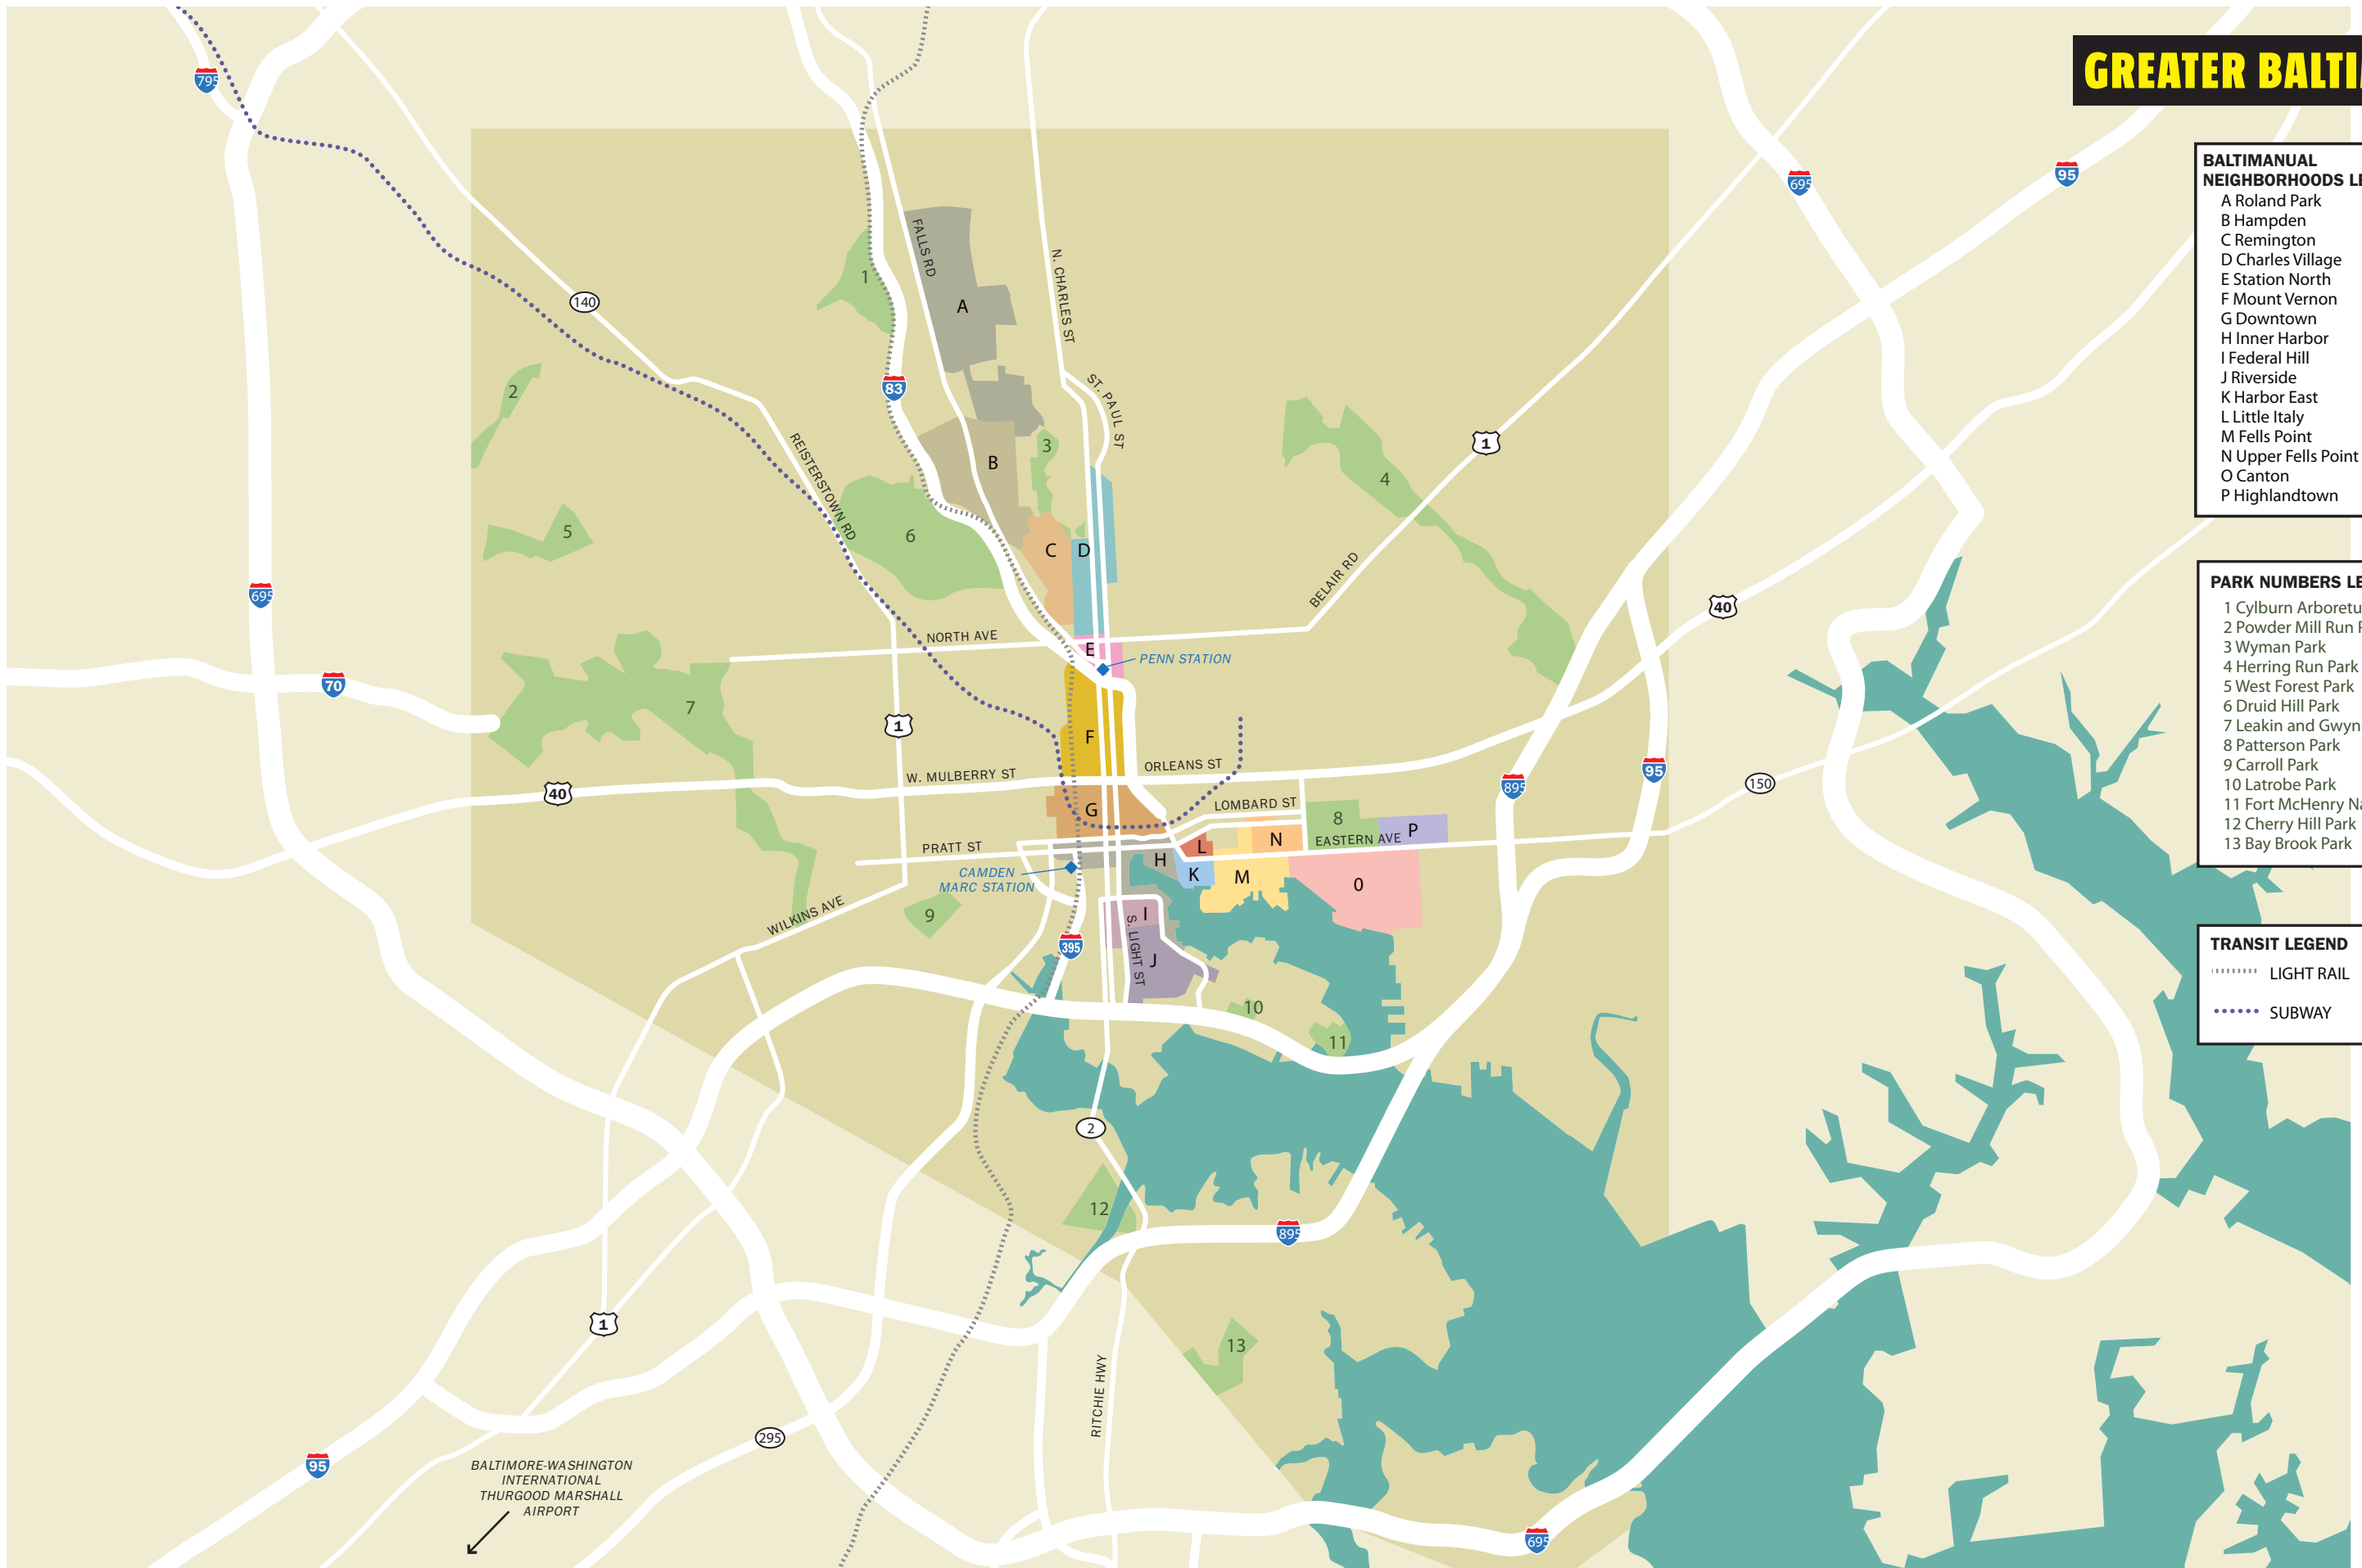

GREATER BALTIMORE

- BALTIMANUAL NEIGHBORHOODS LEGEND**
- A Roland Park
 - B Hampden
 - C Remington
 - D Charles Village
 - E Station North
 - F Mount Vernon
 - G Downtown
 - H Inner Harbor
 - I Federal Hill
 - J Riverside
 - K Harbor East
 - L Little Italy
 - M Fells Point
 - N Upper Fells Point
 - O Canton
 - P Highlandtown

- PARK NUMBERS LEGEND**
- 1 Cylburn Arboretum
 - 2 Powder Mill Run Park
 - 3 Wyman Park
 - 4 Herring Run Park
 - 5 West Forest Park
 - 6 Druid Hill Park
 - 7 Leakin and Gwynns Falls Park
 - 8 Patterson Park
 - 9 Carroll Park
 - 10 Latrobe Park
 - 11 Fort McHenry Nat'l. Park
 - 12 Cherry Hill Park
 - 13 Bay Brook Park

- TRANSIT LEGEND**
- LIGHT RAIL
 - SUBWAY

BALTIMORE-WASHINGTON
INTERNATIONAL
THURGOOD MARSHALL
AIRPORT